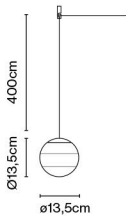

Dipping Light 13 - 24V

Code	Finish
A691-250	White
A691-251	Blue
A691-252	Green
A691-253	Amber
A691-254	Pink

Materials
Diffuser: Brilliant white blown glass globe with layered paint
Cover: Polycarbonate

Dimmable: Yes
Integrated dimmer: No
Dimming protocols: It depends on the purchased power supply.
Phase cut (Triac)
DALI

Product type: Pendant
Light source: LED SMD 24Vdc 5W 2700K CRI90 495lm
Luminaire: (Power supply not included) 203lm
Weight: Net 0,6 kg – Gross 1 kg
Package: 21 x 22 x 23 cm – 1 kg Vol – 0,01 m³
Product notes: Use with Cluster. 1 pc. hook accessory included
LED included

Dimmable

CE

ERC

UK
CA

Cable length: 4 m
Wire installation: Hardwired
Color cord: Black