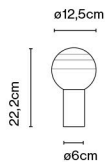

Materials: Body: Metal  
Diffuser: Brilliant white blown glass globe with layered paint  
Dimmable: No

Product type: Table  
Light source: LED SMD 700mA 2,2W 2700K CRI90 216lm  
Luminaire: 90 - 264 VAC 3,72W 123lm  
Weight: Net 1,2 kg – Gross 1,8 kg  
Package: 35 x 35 x 18 cm – 1,8 kg Vol – 0,011 m<sup>3</sup>

Materials  
 Body: Metal  
 Diffuser: Brilliant white blown glass globe with layered paint

Dimmable: Yes  
 Integrated dimmer: Yes  
 Dimming protocols: Progressive dimmer from 0 to 100

Product type: Table  
 Light source: LED SMD 700mA 8,6W 2700K CRI90 765lm  
 Luminaire: 85 - 264 VAC 11,56W  
 Weight: Net 1,4 kg – Gross 2,5 kg  
 Package: 17 x 35 x 17 cm – 1,4 kg Vol – 0,009 m<sup>3</sup>  
 25 x 25 x 31 cm – 1,1 kg Vol – 0,02 m<sup>3</sup>  
 LED included