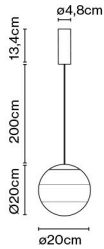

Dipping Light 20

Code	Finish
A691-260	● White
A691-261	● Blue
A691-262	● Green
A691-263	● Amber
A691-264	● Pink

Materials
Diffuser: Brilliant white blown glass globe with layered paint
Cover: Polycarbonate
Canopy: Metal

Dimmable: Yes
Integrated dimmer: No
Dimming protocols: Phase cut (Triac)

Product type: Pendant
Light source: LED SMD 350mA 4,05W 2700K CRI90 463lm
Luminaire: 220 - 240 VAC TRIAC 5,72W 231lm
Weight: Net 1,3 kg – Gross 1,9 kg
Package: 33 x 26 x 26 cm – 1,9 kg Vol – 0,02 m³
LED included

Dimmable

CE

ERC

UK
CA

Cable length: 2 m
Wire installation: Hardwired
Color cord: Black
Canopy color: Black - Entry points: 1