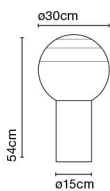

Materials: Body: Metal  
Diffuser: Brilliant white blown glass globe with layered paint  
Dimmable: No

Product type: Table  
Light source: LED SMD 700mA 2,2W 2700K CRI90 216lm  
Luminaire: 90 - 264 VAC 3,72W 123lm  
Weight: Net 1,2 kg – Gross 1,8 kg  
Package: 35 x 35 x 18 cm – 1,8 kg Vol – 0,011 m<sup>3</sup>

Materials  
 Body: Metal  
 Diffuser: Brilliant white blown glass globe with layered paint

Dimmable: Yes  
 Integrated dimmer: Yes  
 Dimming protocols: Progressive dimmer from 0 to 100

Product type: Table  
 Light source: LED SMD 700mA 8,6W 2700K CRI90 765lm  
 Luminaire: 85 - 264 VAC 11,56W  
 Weight: Net 1,4 kg – Gross 2,5 kg  
 Package: 17 x 35 x 17 cm – 1,4 kg Vol – 0,009 m<sup>3</sup>  
 25 x 25 x 31 cm – 1,1 kg Vol – 0,02 m<sup>3</sup>  
 LED included

Cable length: 2 m  
 Wire installation: Plug-in  
 Color cord: Black  
 Switch location: In-line

Materials  
 Body: Metal  
 Diffuser: Brilliant white blown glass globe with layered paint

Dimmable: Yes  
 Integrated dimmer: Yes  
 Dimming protocols: Progressive dimmer from 0 to 100

Product type: Table  
 Light source: LED SMD 700mA 8,6W 2700K CRI90 765lm  
 Luminaire: 85 - 264 VAC 11,56W 312lm  
 Weight: Net 3,3 kg – Gross 5,3 kg  
 Package: 34 x 26 x 26 cm – 2,9 kg Vol – 0,022 m<sup>3</sup>  
 41 x 41 x 41 cm – 2,4 kg Vol – 0,068 m<sup>3</sup>  
 LED included