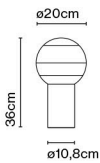

Materials: Body: Metal  
Diffuser: Brilliant white blown glass globe with layered paint  
Dimmable: No

Product type: Table  
Light source: LED SMD 700mA 2,2W 2700K CRI90 216lm  
Luminaire: 90 - 264 VAC 3,72W 123lm  
Weight: Net 1,2 kg – Gross 1,8 kg  
Package: 35 x 35 x 18 cm – 1,8 kg Vol – 0,011 m<sup>3</sup>

Cable length: 2 m  
Wire installation: Plug-in  
Color cord: Black  
Switch location: In-line

Materials  
 Body: Metal  
 Diffuser: Brilliant white blown glass globe with layered paint

Dimmable: Yes  
 Integrated dimmer: Yes  
 Dimming protocols: Progressive dimmer from 0 to 100

Product type: Table  
 Light source: LED SMD 700mA 8,6W 2700K CRI90 765lm  
 Luminaire: 85 - 264 VAC 11,56W  
 Weight: Net 1,4 kg – Gross 2,5 kg  
 Package: 17 x 35 x 17 cm – 1,4 kg Vol – 0,009 m<sup>3</sup>  
 25 x 25 x 31 cm – 1,1 kg Vol – 0,02 m<sup>3</sup>  
 LED included