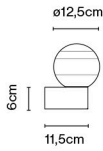

Dipping Light A1-13

Code	Finish
A691-200	White - Brushed Brass
A691-201	White - Graphite
A691-202	Blue - Brushed Brass
A691-203	Blue - Graphite
A691-204	Green - Brushed Brass
A691-205	Green - Graphite
A691-206	Amber - Brushed Brass
A691-207	Amber - Graphite
A691-208	Pink - Brushed Brass
A691-209	Pink - Graphite

Materials
Body: Metal
Diffuser: Brilliant white blown glass globe with layered paint

Dimmable: Yes
Integrated dimmer: No
Dimming protocols: Phase cut (Triac)

Product type: Wall
Light source: LED COB 700mA 5,68W 2700K CRI90 645lm
Luminaire: 220 - 240 VAC TRIAC 9,3W
Weight: Net 0,9 kg – Gross 1,5 kg
Package: 18 x 18 x 28 cm – 1,5 kg Vol – 0,001 m³
LED included

Dimmable

Wire installation: Hardwired