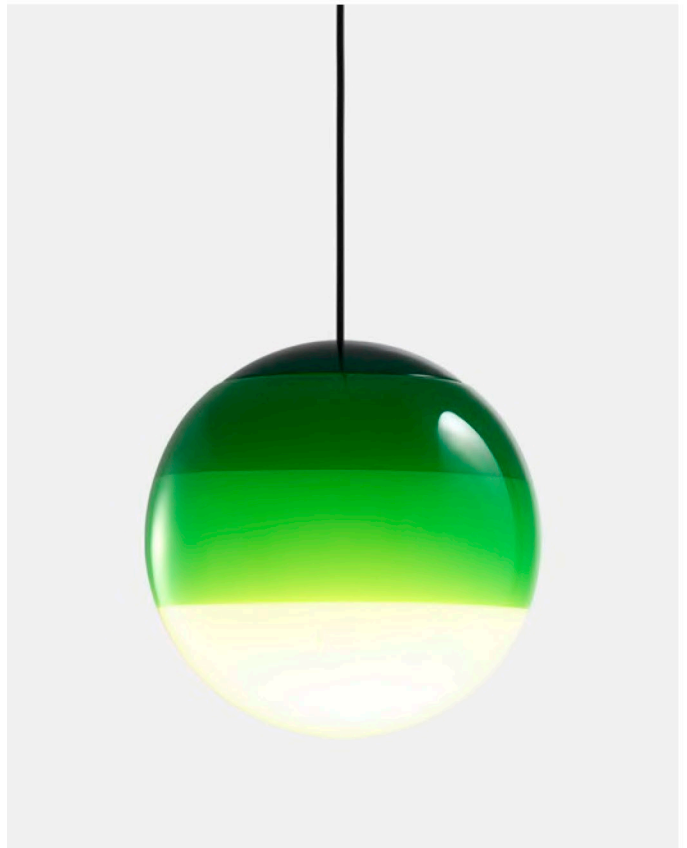

Materials: Body: Metal  
Diffuser: Brilliant white blown glass globe with layered paint  
Dimmable: No

Product type: Table  
Light source: LED SMD 700mA 2,2W 2700K CRI90 216lm  
Luminaire: 90 - 264 VAC 3,72W 123lm  
Weight: Net 1,2 kg – Gross 1,8 kg  
Package: 35 x 35 x 18 cm – 1,8 kg Vol – 0,011 m<sup>3</sup>

## Dipping Light 13

Code	Finish
A691-240	White
A691-241	Blue
A691-242	Green
A691-243	Amber
A691-244	Pink

Materials  
 Diffuser: Brilliant white blown glass globe with layered paint  
 Cover: Polycarbonate  
 Canopy: Metal

## Dipping Light 13 - 24V

Code	Finish
A691-250	White
A691-251	Blue
A691-252	Green
A691-253	Amber
A691-254	Pink

Materials  
 Diffuser: Brilliant white blown glass globe with layered paint  
 Cover: Polycarbonate

## Dipping Light 20

Code	Finish
A691-260	● White
A691-261	● Blue
A691-262	● Green
A691-263	● Amber
A691-264	● Pink

Materials  
 Diffuser: Brilliant white blown glass globe with layered paint  
 Cover: Polycarbonate  
 Canopy: Metal