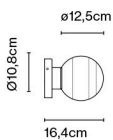

Dipping Light A2-13

Code	Finish
A691-220	White - Brushed Brass
A691-221	White - Graphite
A691-222	Blue - Brushed Brass
A691-223	Blue - Graphite
A691-224	Green - Brushed Brass
A691-225	Green - Graphite
A691-226	Amber - Brushed Brass
A691-227	Amber - Graphite
A691-228	Pink - Brushed Brass
A691-229	Pink - Graphite

Materials
Body: Metal
Diffuser: Brilliant white blown glass globe with layered paint

Dimmable: Yes
Integrated dimmer: No
Dimming protocols: Phase cut (Triac)

Product type: Wall
Light source: LED SMD 700mA 8,6W 2700K CRI90 765lm
Luminaire: 220 - 240 VAC TRIAC 7,96W
Weight: Net 0,7 kg – Gross 1,4 kg
Package: 18 x 18 x 35 cm – 1,4 kg Vol – 0,001 m³
LED included

Dimmable

Wire installation: Hardwired