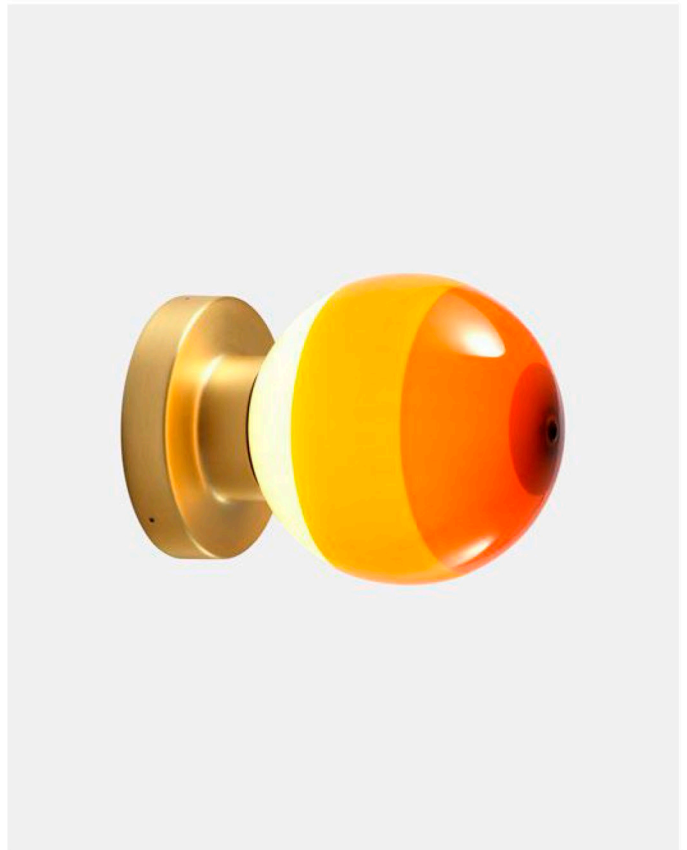

## Dipping Light, Jordi Canudas

Beyond its function as a lamp, the Dipping Light seeks to excite. When it's turned on, its different shades of paint sift the light, creating a magical ambient effect. When it's off, its colored glass sphere is an object charged with beauty, and eye-

Materials: Body: Metal  
Diffuser: Brilliant white blown glass globe with layered paint  
Dimmable: No

Product type: Table  
Light source: LED SMD 700mA 2,2W 2700K CRI90 216lm  
Luminaire: 90 - 264 VAC 3,72W 123lm  
Weight: Net 1,2 kg – Gross 1,8 kg  
Package: 35 x 35 x 18 cm – 1,8 kg Vol – 0,011 m<sup>3</sup>

Materials  
 Body: Metal  
 Diffuser: Brilliant white blown glass globe with layered paint

Dimmable: Yes  
 Integrated dimmer: No  
 Dimming protocols: Phase cut (Triac)

Product type: Wall  
 Light source: LED SMD 700mA 8,6W 2700K CRI90 765lm  
 Luminaire: 220 - 240 VAC TRIAC 7,96W  
 Weight: Net 0,7 kg – Gross 1,4 kg  
 Package: 18 x 18 x 35 cm – 1,4 kg Vol – 0,001 m<sup>3</sup>  
 LED included

## Dipping Light 13

Code	Finish
A691-240	White
A691-241	Blue
A691-242	Green
A691-243	Amber
A691-244	Pink

Materials  
 Diffuser: Brilliant white blown glass globe with layered paint  
 Cover: Polycarbonate  
 Canopy: Metal