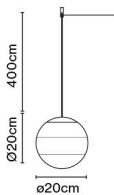

Dipping Light 20 - 24V

Code	Finish
A691-270	● White
A691-271	● Blue
A691-272	● Green
A691-273	● Amber
A691-274	● Pink

Materials
Diffuser: Brilliant white blown glass globe with layered paint
Cover: Polycarbonate

Dimmable: Yes
Integrated dimmer: No
Dimming protocols: It depends on the purchased power supply.
Phase cut (Triac)
DALI

Product type: Pendant
Light source: LED SMD 24Vdc 5W 2700K CRI90 495lm
Luminaire: (Power supply not included) 231lm
Weight: Net 1,06 kg – Gross 1,7 kg
Package: 36 x 26 x 26 cm – 1,7 kg Vol – 0,02 m³
Product notes: Use with Cluster. 1 pc. hook accessory included
LED included

Dimmable

CE

ERC

UK
CA

Cable length: 4 m
Wire installation: Hardwired
Color cord: Black