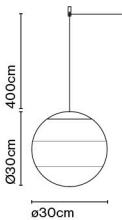

Dipping Light 30 - 24V

Code	Finish
A691-290	White
A691-291	Blue
A691-292	Green
A691-293	Amber
A691-294	Pink

Materials
Diffuser: Brilliant white blown glass globe with layered paint
Cover: Polycarbonate

Dimmable: Yes
Integrated dimmer: No
Dimming protocols: It depends on the purchased power supply.
Phase cut (Triac)
DALI

Product type: Pendant
Light source: LED SMD 24Vdc 11,5W 2700K CRI90 1024lm
Luminaire: (Power supply not included) 379lm
Weight: Net 2 kg – Gross 3,3 kg
Package: 41 x 40 x 41 cm – 3,3 kg Vol – 0,07 m³
Product notes: Use with Cluster. 1 pc. hook accessory included
LED included

Dimmable

CE

ERC

UK
CA

Cable length: 4 m
Wire installation: Hardwired
Color cord: Black