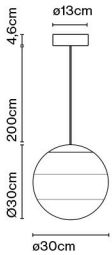

Dipping Light 30

Code	Finish
A691-280	White
A691-281	Blue
A691-282	Green
A691-283	Amber
A691-284	Pink

Materials
Diffuser: Brilliant white blown glass globe with layered paint
Cover: Polycarbonate
Canopy: Metal

Dimmable: Yes
Integrated dimmer: No
Dimming protocols: Phase cut (Triac)

Product type: Pendant
Light source: LED SMD 700mA 8,2W 2700K CRI90 913lm
Luminaire: 220 - 240 VAC TRIAC 10,87W 379lm
Weight: Net 2,4 kg – Gross 3,6 kg
Package: 41 x 40 x 41 cm – 3,6 kg Vol – 0,07 m³
LED included

Dimmable

CE

ERC

UK
CA

Cable length: 2 m
Wire installation: Hardwired
Color cord: Black
Canopy color: Black - Entry points: 1