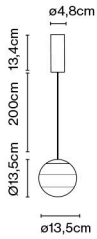

Dipping Light 13

Code	Finish
A691-240	White
A691-241	Blue
A691-242	Green
A691-243	Amber
A691-244	Pink

Materials
Diffuser: Brilliant white blown glass globe with layered paint
Cover: Polycarbonate
Canopy: Metal

Dimmable: Yes
Integrated dimmer: No
Dimming protocols: Phase cut (Triac)

Product type: Pendant
Light source: LED SMD 350mA 4,05W 2700K CRI90 463lm
Luminaire: 220 - 240 VAC TRIAC 5,72W 203lm
Weight: Net 0,8 kg – Gross 1,3 kg
Package: 21 x 22 x 23 cm – 1,3 kg Vol – 0,01 m³
LED included

Dimmable

CE

ERC

UK
CA

Cable length: 2 m
Wire installation: Hardwired
Color cord: Black
Canopy color: Black - Entry points: 1