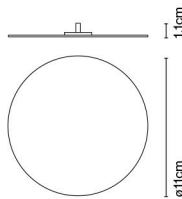

Disk accessory + magnet

Code	Finish
A691-097	● Negro

Materials
Structure: Metal counterweight

Product type: Accessory
Weight: Net 0,5 kg – Gross 0,6 kg
Package: 16 x 14 x 9 cm - 0,6 kg – VOL - 0,002 m³