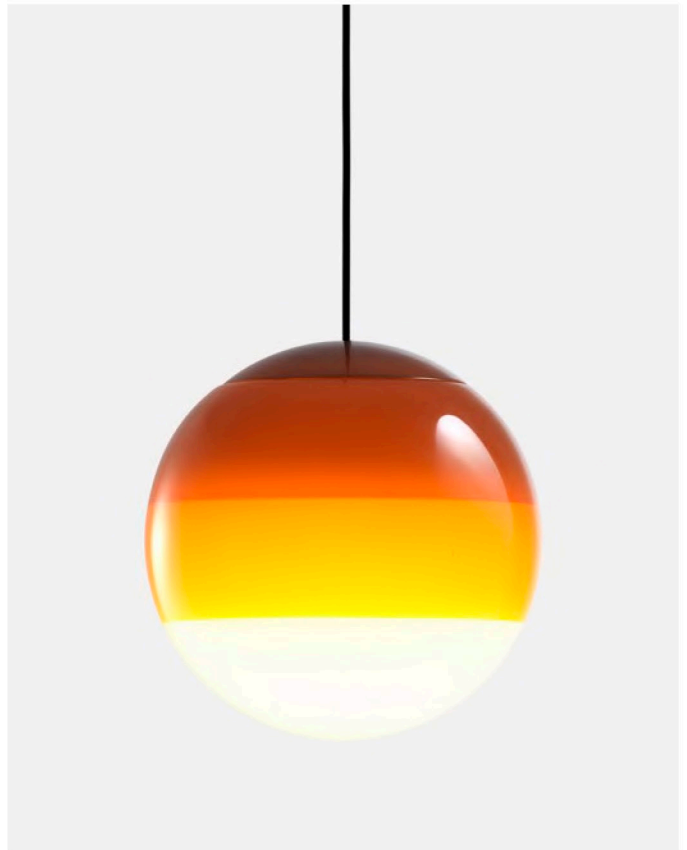

Materials: Body: Metal  
Diffuser: Brilliant white blown glass globe with layered paint  
Dimmable: No

Product type: Table  
Light source: LED SMD 700mA 2,2W 2700K CRI90 216lm  
Luminaire: 90 - 264 VAC 3,72W 123lm  
Weight: Net 1,2 kg – Gross 1,8 kg  
Package: 35 x 35 x 18 cm – 1,8 kg Vol – 0,011 m<sup>3</sup>

## Dipping Light 20

Code	Finish
A691-260	● White
A691-261	● Blue
A691-262	● Green
A691-263	● Amber
A691-264	● Pink

Materials  
 Diffuser: Brilliant white blown glass globe with layered paint  
 Cover: Polycarbonate  
 Canopy: Metal

## Dipping Light 20 - 24V

Code	Finish
A691-270	● White
A691-271	● Blue
A691-272	● Green
A691-273	● Amber
A691-274	● Pink

Materials  
 Diffuser: Brilliant white blown glass globe with layered paint  
 Cover: Polycarbonate

## Dipping Light 30

Code	Finish
A691-280	White
A691-281	Blue
A691-282	Green
A691-283	Amber
A691-284	Pink

Materials  
 Diffuser: Brilliant white blown glass globe with layered paint  
 Cover: Polycarbonate  
 Canopy: Metal