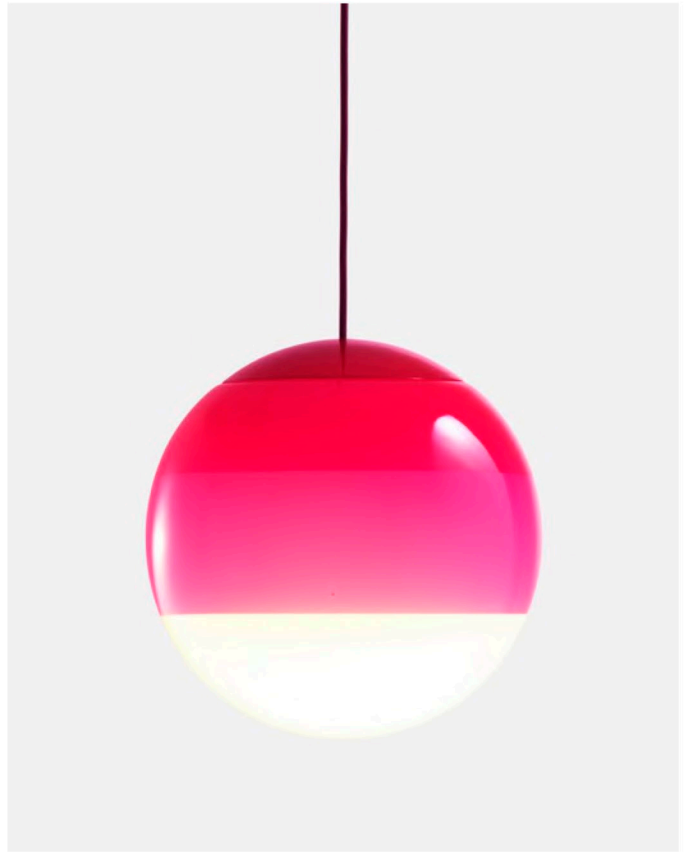

Materials: Body: Metal  
Diffuser: Brilliant white blown glass globe with layered paint  
Dimmable: No

Product type: Table  
Light source: LED SMD 700mA 2,2W 2700K CRI90 216lm  
Luminaire: 90 - 264 VAC 3,72W 123lm  
Weight: Net 1,2 kg – Gross 1,8 kg  
Package: 35 x 35 x 18 cm – 1,8 kg Vol – 0,011 m<sup>3</sup>

## Dipping Light 13 - 24V

Code	Finish
A691-250	White
A691-251	Blue
A691-252	Green
A691-253	Amber
A691-254	Pink

Materials  
 Diffuser: Brilliant white blown glass globe with layered paint  
 Cover: Polycarbonate

## Dipping Light 20

Code	Finish
A691-260	● White
A691-261	● Blue
A691-262	● Green
A691-263	● Amber
A691-264	● Pink

Materials  
 Diffuser: Brilliant white blown glass globe with layered paint  
 Cover: Polycarbonate  
 Canopy: Metal

## Dipping Light 20 - 24V

Code	Finish
A691-270	● White
A691-271	● Blue
A691-272	● Green
A691-273	● Amber
A691-274	● Pink

Materials  
 Diffuser: Brilliant white blown glass globe with layered paint  
 Cover: Polycarbonate