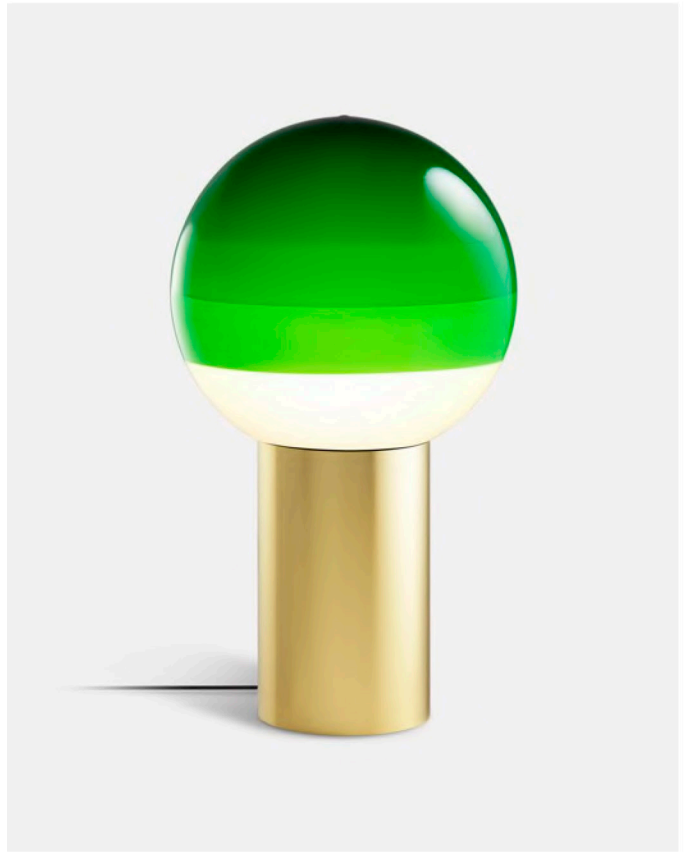

Dipping Light S

Code	Finish
A691-066	White - Brushed Brass
A691-067	White - Graphite
A691-068	Blue - Brushed Brass
A691-069	Blue - Graphite
A691-070	Green - Brushed Brass
A691-071	Green - Graphite
A691-072	Amber - Brushed Brass
A691-073	Amber - Graphite
A691-074	Pink - Brushed Brass
A691-075	Pink - Graphite

Materials
Body: Metal
Diffuser: Brilliant white blown glass globe with layered paint

Dimmable: Yes
Integrated dimmer: Yes
Dimming protocols: Progressive dimmer from 0 to 100

Product type: Table
Light source: LED SMD 700mA 8,6W 2700K CRI90 765lm
Luminaire: 85 - 264 VAC 11,56W
Weight: Net 1,4 kg – Gross 2,5 kg
Package: 17 x 35 x 17 cm – 1,4 kg Vol – 0,009 m³
25 x 25 x 31 cm – 1,1 kg Vol – 0,02 m³
LED included

Cable length: 2 m
Wire installation: Plug-in
Color cord: Black
Switch location: In-line