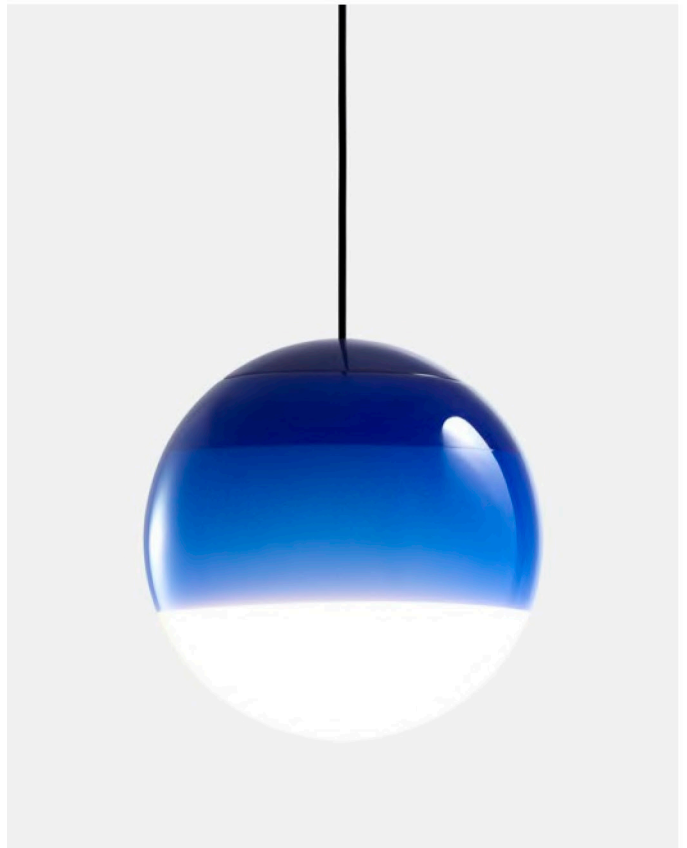

Dipping Light 30 - 24V

Code	Finish
A691-290	White
A691-291	Blue
A691-292	Green
A691-293	Amber
A691-294	Pink

Materials
Diffuser: Brilliant white blown glass globe with layered paint
Cover: Polycarbonate

Dimmable: Yes
Integrated dimmer: No
Dimming protocols: It depends on the purchased power supply.
Phase cut (Triac)
DALI

Product type: Pendant
Light source: LED SMD 24Vdc 11,5W 2700K CRI90 1024lm
Luminaire: (Power supply not included) 379lm
Weight: Net 2 kg – Gross 3,3 kg
Package: 41 x 40 x 41 cm – 3,3 kg Vol – 0,07 m³
Product notes: Use with Cluster. 1 pc. hook accessory included
LED included

Dimmable

CE

ERC

UK
CA

Cable length: 4 m
Wire installation: Hardwired
Color cord: Black