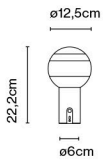

Dipping Light Portable

Code	Finish
A691-530	● White - Brushed Brass
A691-531	● White - Graphite
A691-532	● Blue - Brushed Brass
A691-533	● Blue - Graphite
A691-534	● Green - Brushed Brass
A691-535	● Green - Graphite
A691-536	● Amber - Brushed Brass
A691-537	● Amber - Graphite
A691-538	● Pink - Brushed Brass
A691-539	● Pink - Graphite

Materials
Body: Metal
Diffuser: Brilliant white blown glass globe with layered paint

Dimmable: Yes
Integrated dimmer: Yes
Dimmer Type: 3 positions dimmer

Product type: Table
Light source: LED SMD 1A 3,5W 2700K CRI90 216lm
Luminaire: in 5 Vdc 1,5A 123lm
Weight: Net 1,2 kg – Gross 1,5 kg
Package: 18 x 18 x 35 cm – 1,5 kg Vol – 0,011 m³
LED included